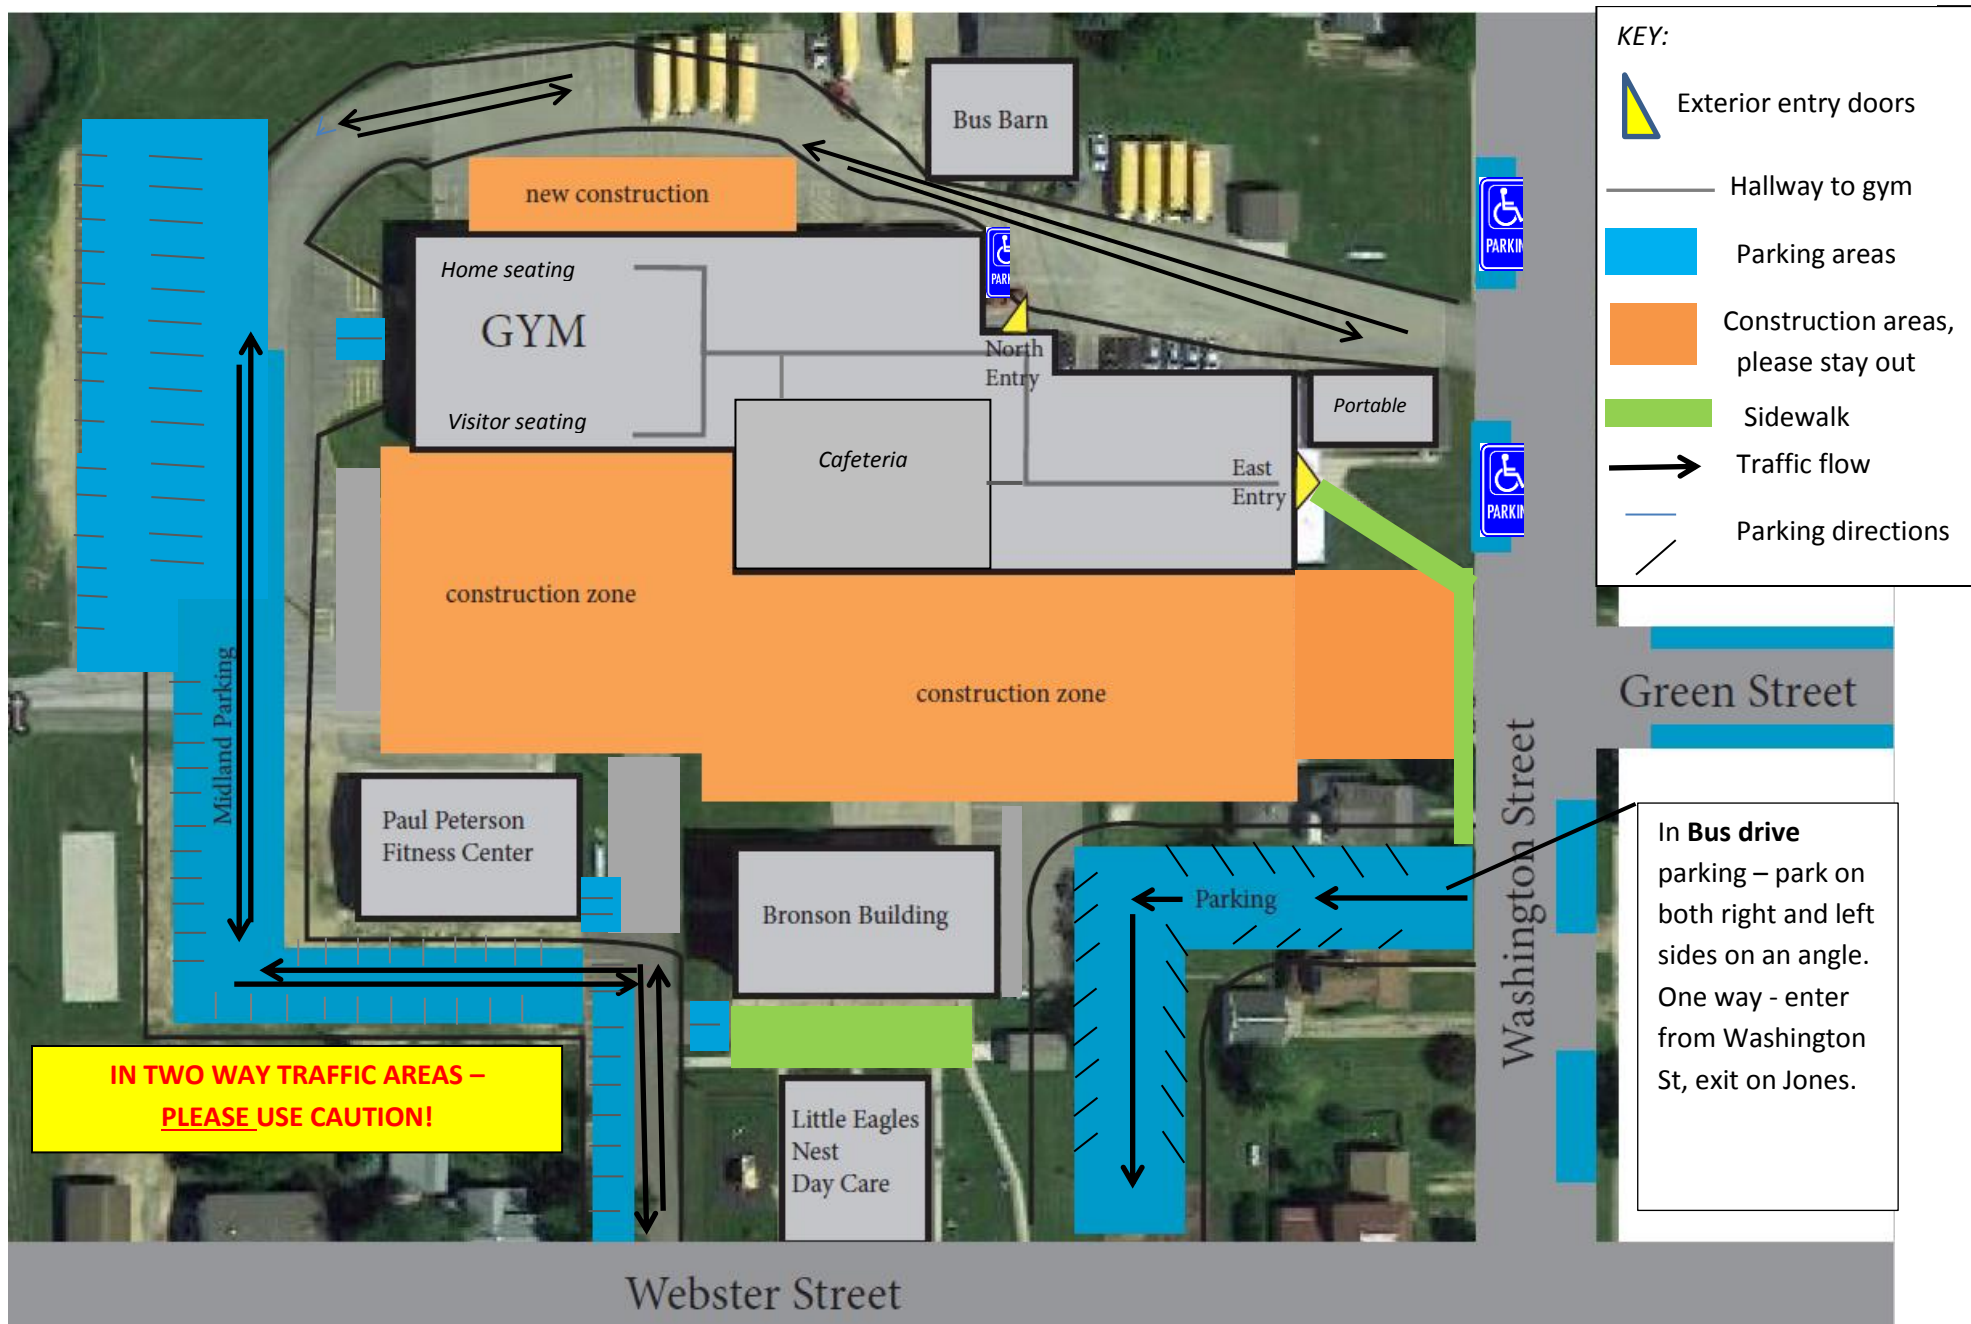

**MIDLAND MIDDLE/HIGH SCHOOL
GYM ACCESS DURING CONSTRUCTION PROJECT**

KEY:

-  Exterior entry doors
-  Hallway to gym
-  Parking areas
-  Construction areas, please stay out
-  Sidewalk
-  Traffic flow
-  Parking directions

**IN TWO WAY TRAFFIC AREAS –
PLEASE USE CAUTION!**

In Bus drive
parking – park on
both right and left
sides on an angle.
One way - enter
from Washington
St, exit on Jones.

During the 2016-17 school year Midland Middle/High School is under major construction. Parking will be tight. Please park responsibly. Be sure to enter/exit with extreme caution. Please reserve close parking spots for handicapped and elderly visitors.
Thanks for your cooperation!

↓ ↑
To/from stop light on Main Street /Hwy 64/Hwy 136